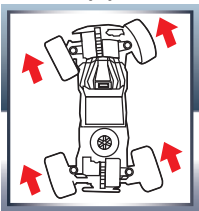

#81334

Open touch box, Asst.,
Outer: 2 Pcs.

Mode A
(4 Wheel Opposite Direction)
*Smaller turning radius

Mode B
(4 Wheel Same Direction)
*Improved rapid lane-changing maneuvers

Mode O
(Front Wheel Steering)