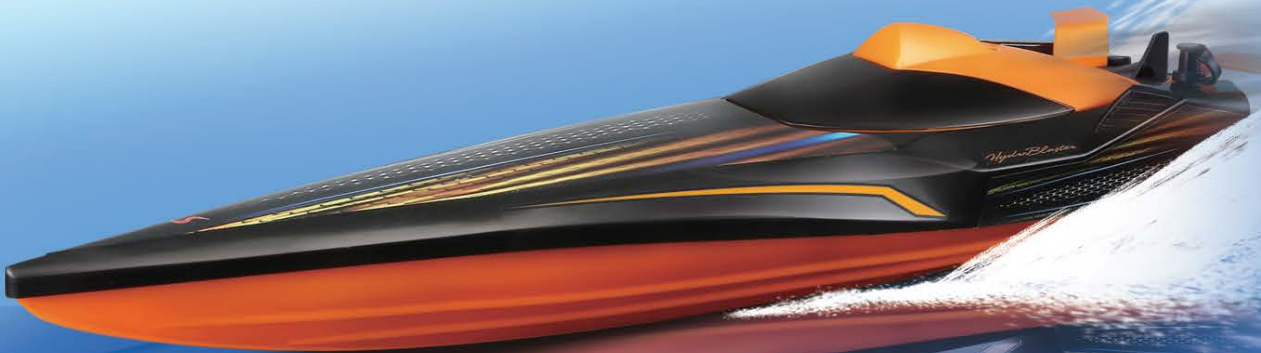

HYDRO BLASTER R/C

- Twin Propeller RC Boat
- 14" in size, perfect for bath and pool
- 2.4GHz - Up to 4 Players
- Full function
- Gamer Controller
- Requires 4 AA batteries for the boat and 2 AAA batteries for the controller (batteries are not included)

#82763

Open touch box, Asst.,
Outer: 6 Pcs.