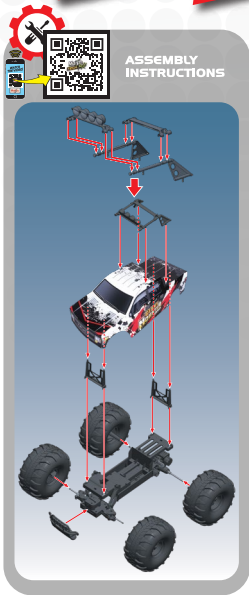

WORK MACHINES 36

MISCELLANEOUS 40

GIANT MONSTER TRUCK

BUILD IT YOURSELF

#82561

Full-color box, Asst.,
Outer: 2 Pcs.

> BUILD-IT-YOURSELF GIANT MONSTER TRUCK

This super-huge "Build-It-Yourself" R/C Monster Truck is packaged in a unique way to reduce packaging size. This helps it take up less space when shipping and on shelf so more can be sold! Large foam tires and cool Monster Truck design will give kids a fun thing to build themselves and drive it around like any traditional R/C.