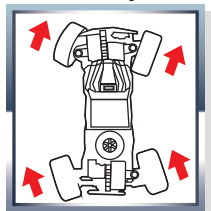

#81334

Open touch box, Asst.,
Outer: 2 Pcs.

Mode A
(4 Wheel Opposite Direction)
*Smaller turning radius