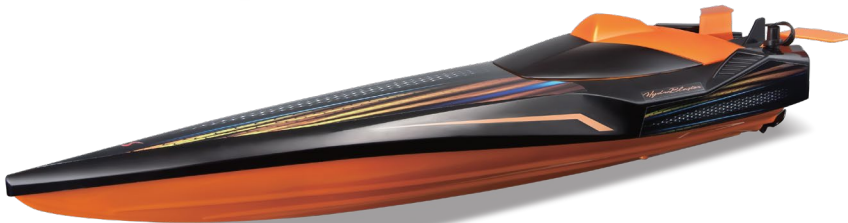

HYDRO BLASTER R/C

- Twin Propeller RC Boat
- 14" in size, perfect for bath and pool
- 2.4GHz - Up to 4 Players
- Full function
- Gamer Controller
- Requires 4 AA batteries for the boat and 2 AAA batteries for the controller (batteries are not included)

#82763

Open touch box, Asst.,
Outer: 6 Pcs.