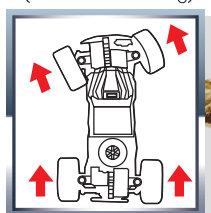

#81334

Open touch box, Asst.,
Outer: 2 Pcs.

Mode A
(4 Wheel Opposite Direction)
*Smaller turning radius

Mode B
(4 Wheel Same Direction)
*Improved rapid lane-changing maneuvers

Mode O
(Front Wheel Steering)